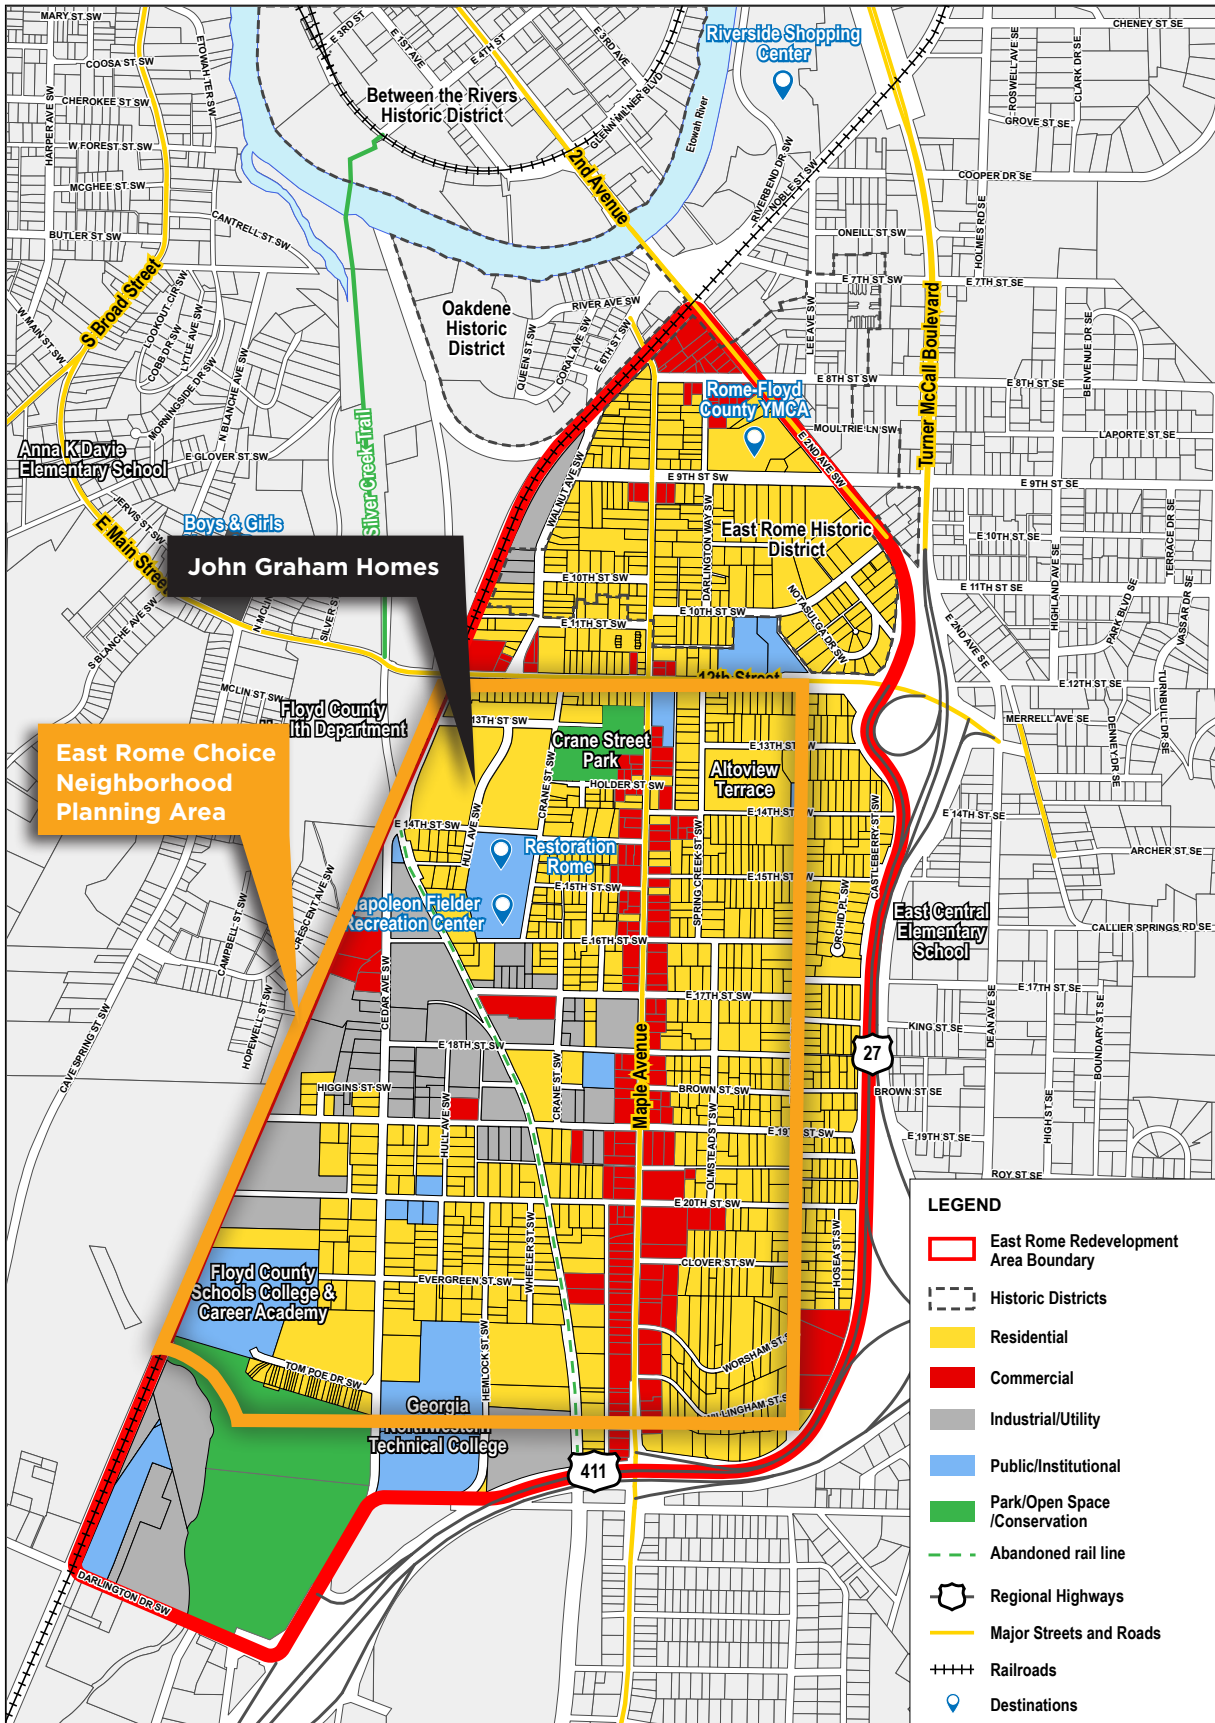

# Land Use

Source: East Rome Redevelopment Plan (2020)

Existing Land Use Map

0 0.125 0.25 0.5 Miles