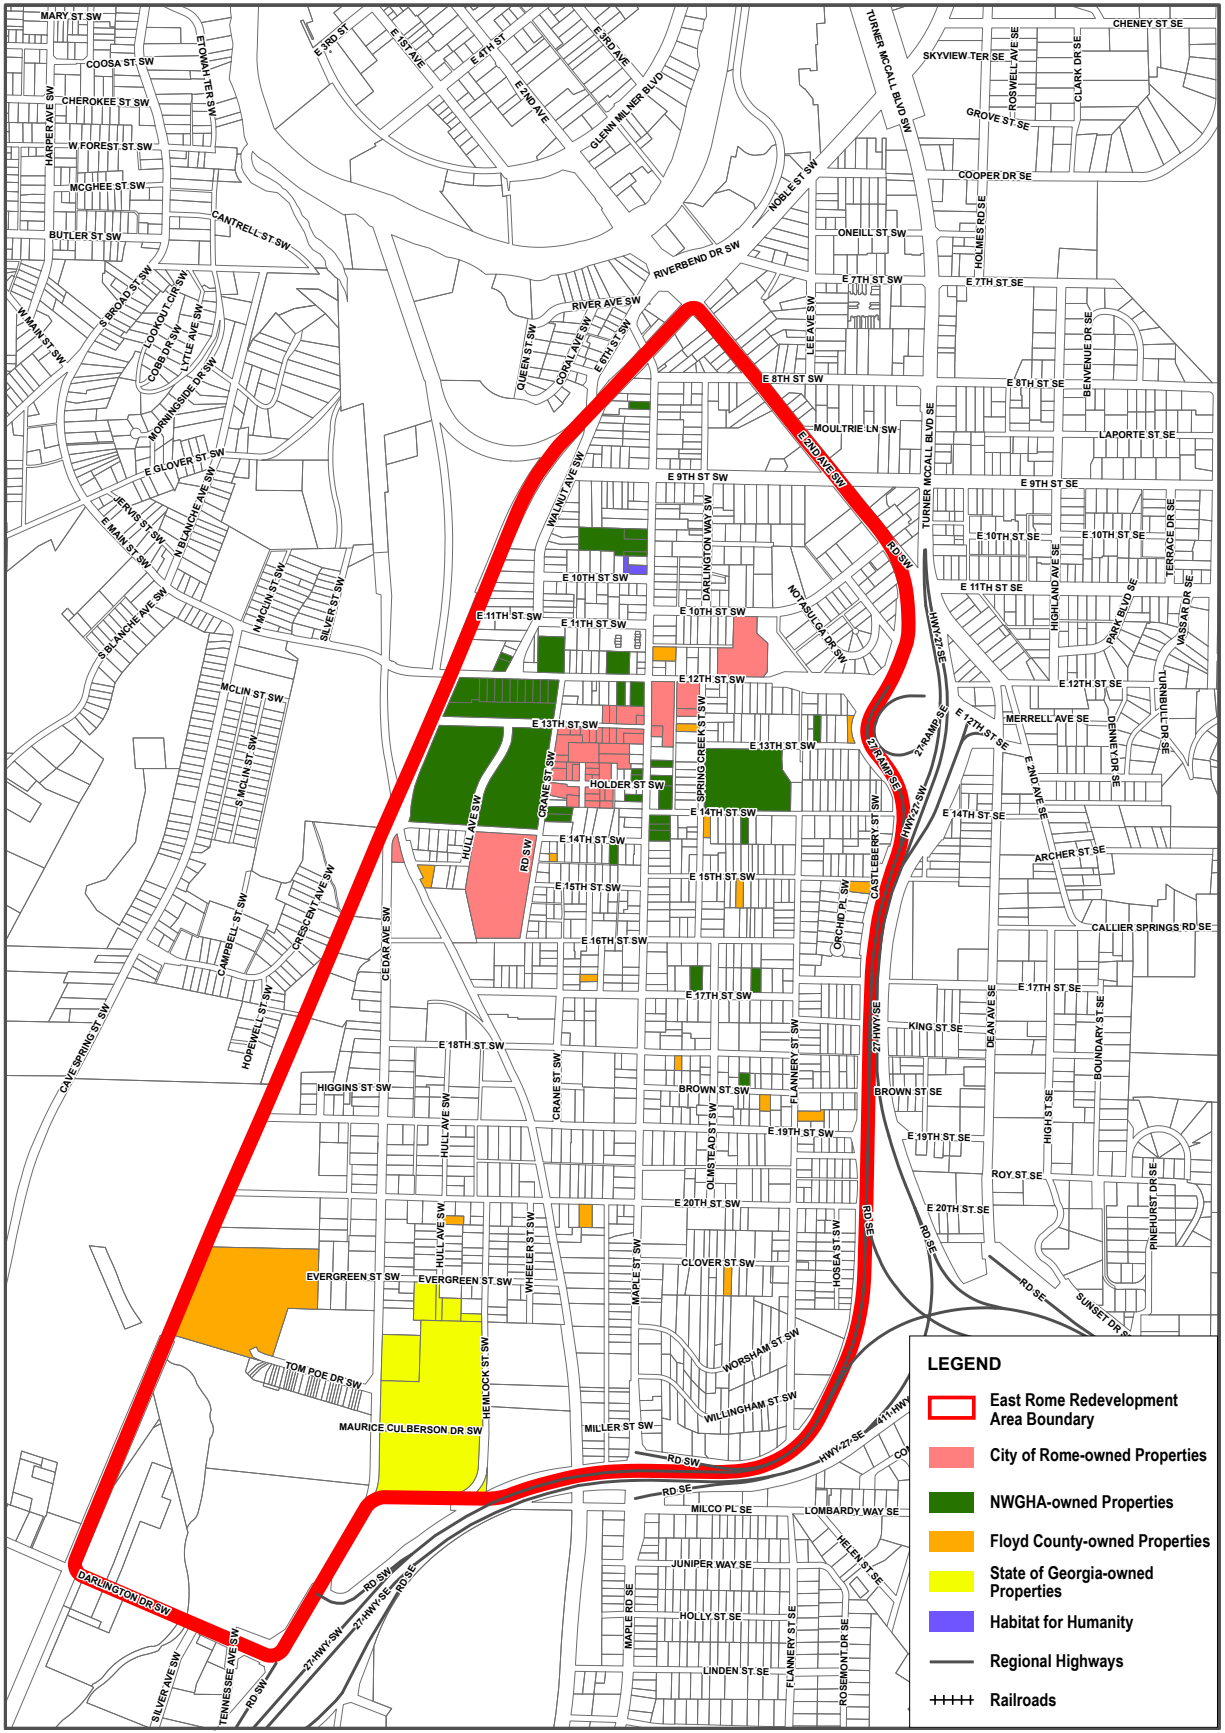

# Institutional Ownership

**LEGEND**

- East Rome Redevelopment Area Boundary
- City of Rome-owned Properties
- NWGHA-owned Properties
- Floyd County-owned Properties
- State of Georgia-owned Properties
- Habitat for Humanity
- Regional Highways
- Railroads

**Institutional Ownership Map**

0 0.125 0.25 0.5 Miles